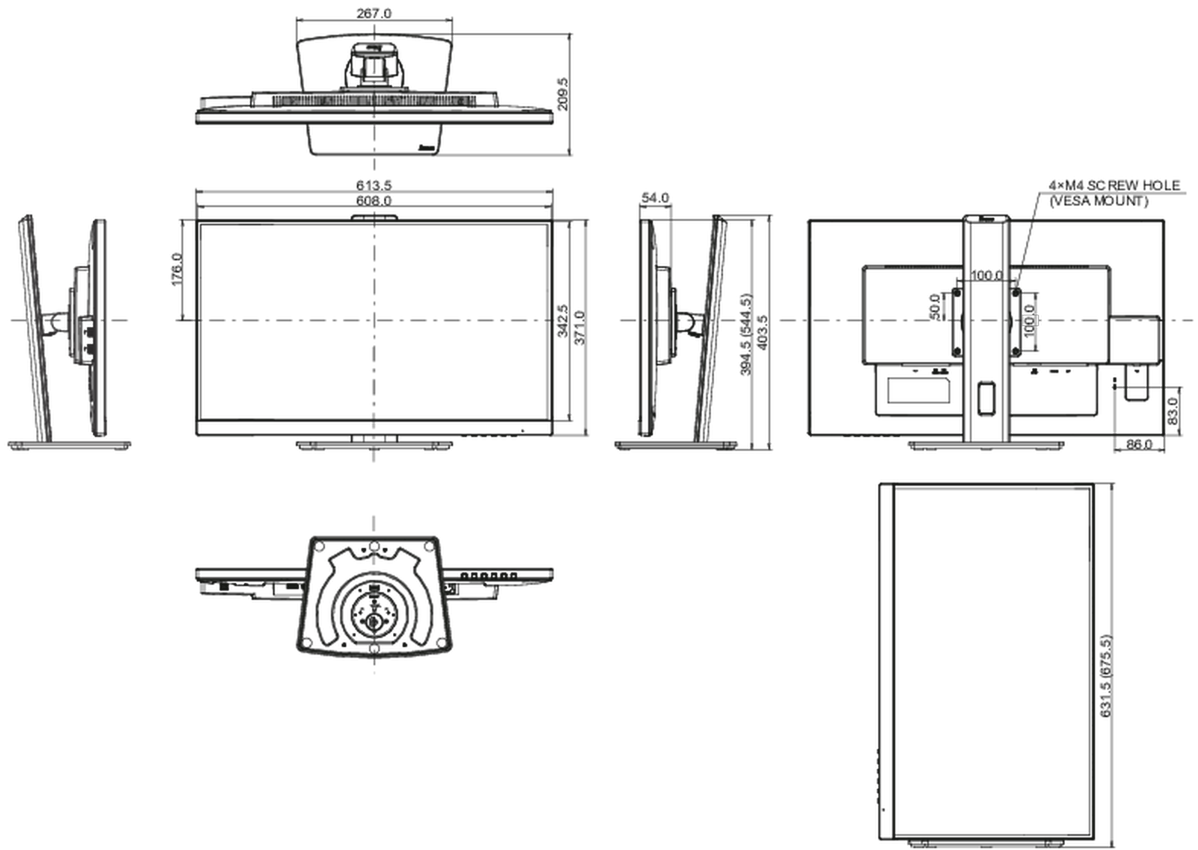

## 08 DIMENZIJE / TEŽINA

Dimenzije proizvoda Š x V x D 613.5 x 394 (544.5) x 209.5mm

Dimenzije kutije Š x V x D 693 x 446 x 170mm

Težina (bez kutije) 6.8kg

Težina (sa kutijom) 8.4kg

EAN kod 4948570121687

All trademarks and registered trademarks acknowledged. E & O E. Specification subject to change without notice. All LCD's comply with ISO-9241-307:2008 in connection with pixel defects.