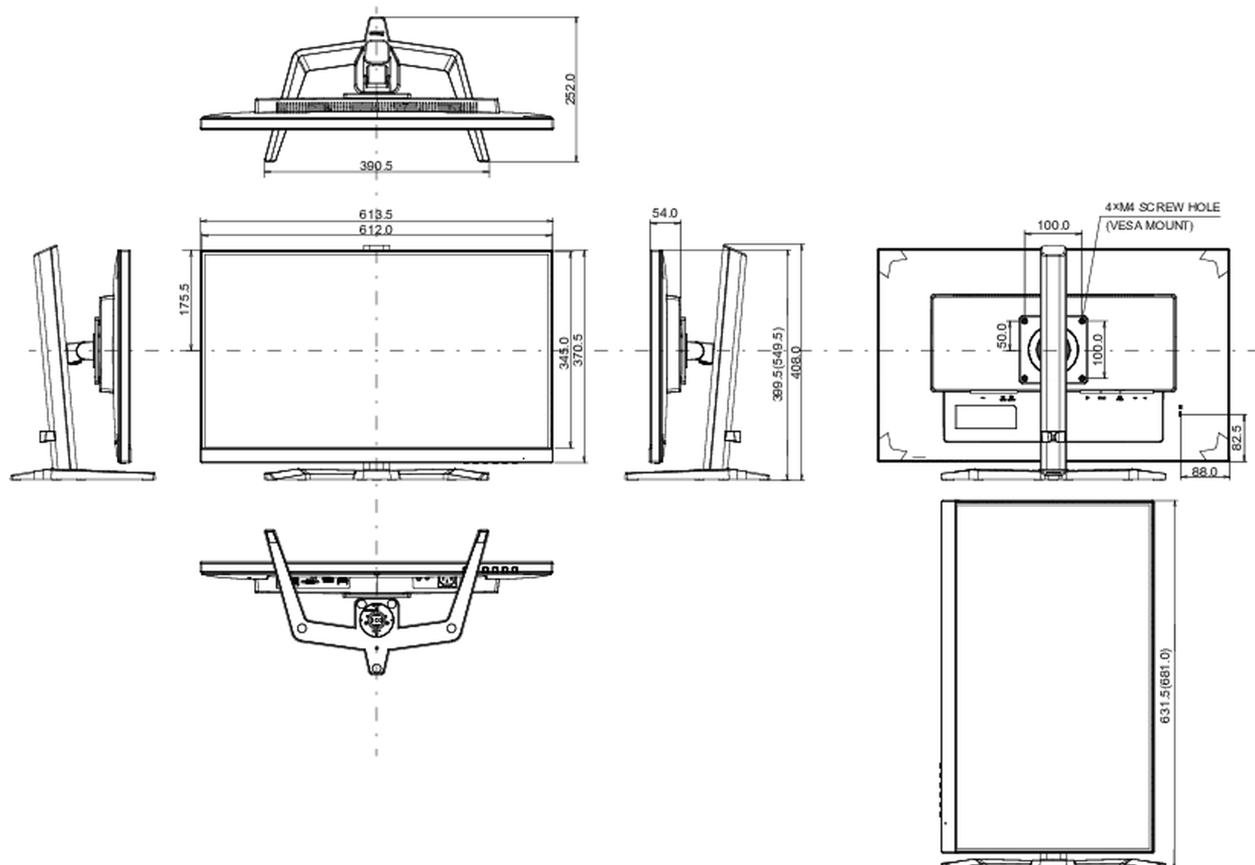

CE, TÜV-GS, EAC, RoHS support, ErP, WEEE, REACH, UKCA

Energy efficiency class (Regulation (EU) 2017/1369)

E

REACH SVHC

above 0.1%: Lead

08 DIMENSIONS / WEIGHT

Product dimensions W x H x D

613.5 x 399.5 (549.5) x 252mm

Box dimensions W x H x D

692 x 454 x 170mm

Weight (without box)

6.4kg

Weight (with box)

8.4kg

EAN code

4948570121984