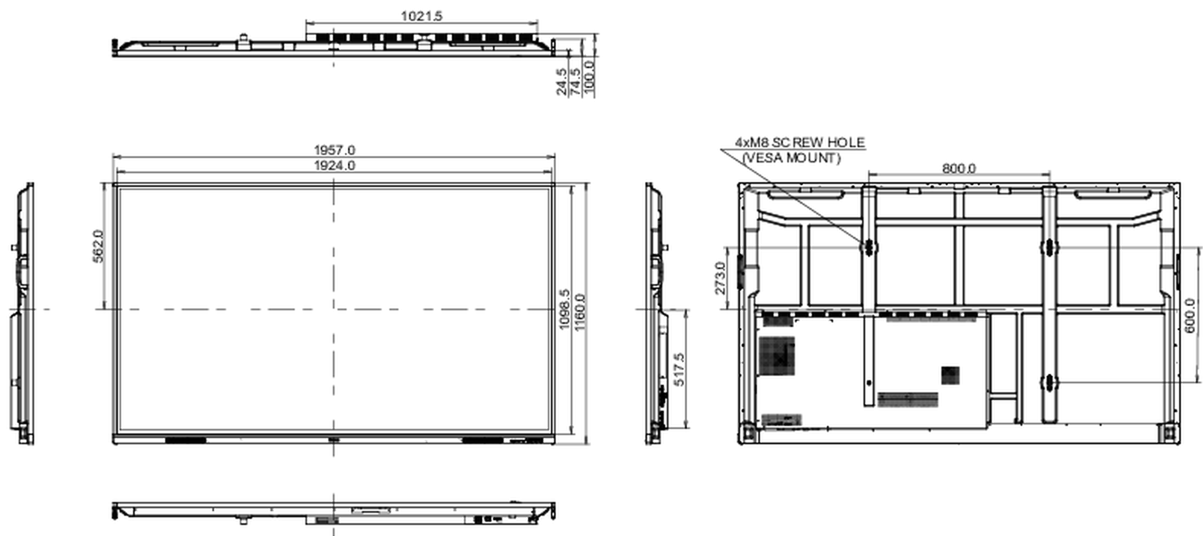

REACH SVHC above 0.1%: Lead

10 DIMENSIONS / WEIGHT

Product dimensions W x H x D 1957 x 1160 x 100mm

Box dimensions W x H x D 2110 x 1283 x 225mm

Weight (without box) 58.6kg

Weight (with box) 75.9kg

EAN code 4948570121854