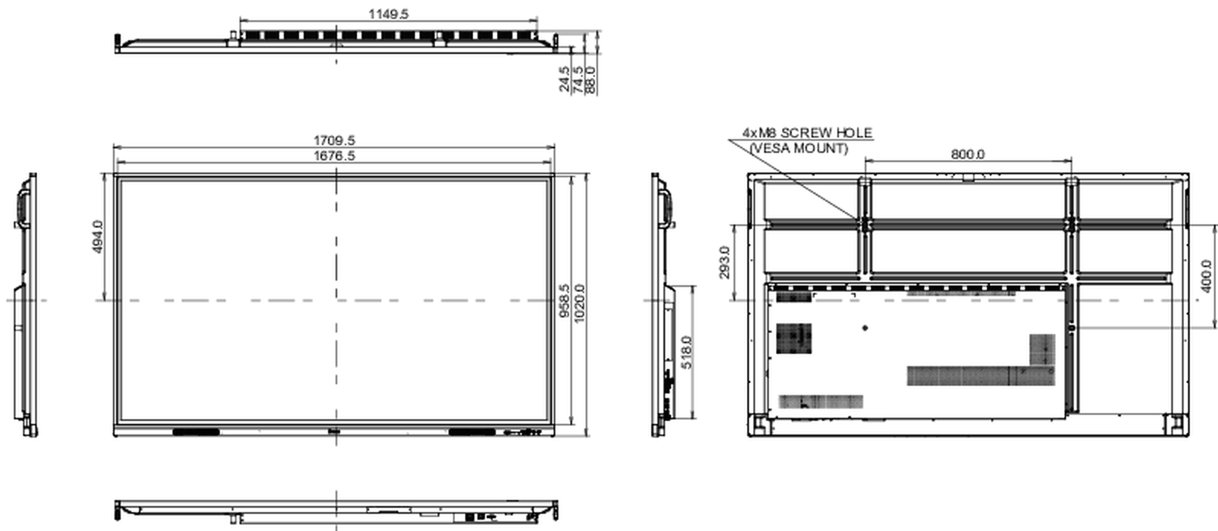

## 10 DIMENSIONS / WEIGHT

Product dimensions W x H x D	1709 x 1020 x 88mm
Box dimensions W x H x D	1863 x 1140 x 225mm
Weight (without box)	47kg
Weight (with box)	60.6kg
EAN code	4948570121847

All trademarks and registered trademarks acknowledged. E & O E. Specification subject to change without notice. All LCD's comply with ISO-9241-307:2008 in connection with pixel defects.