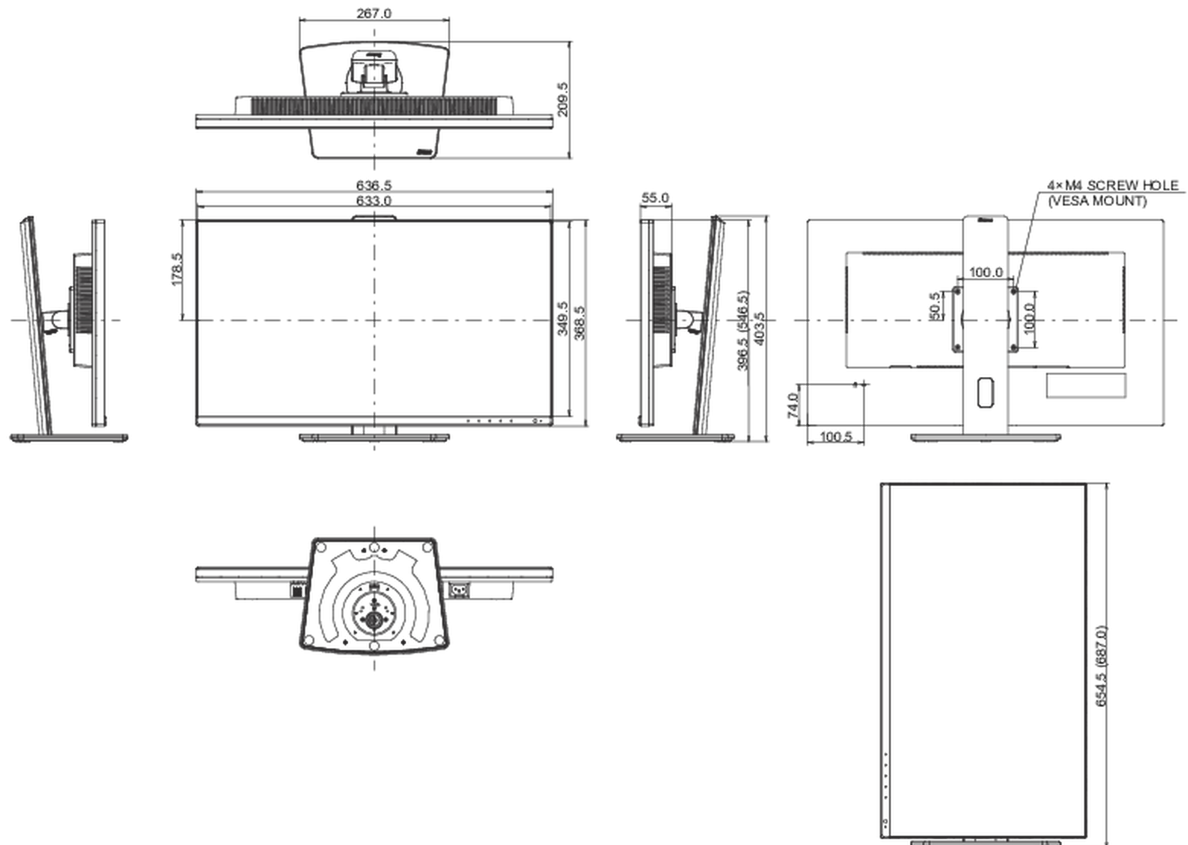

## 04 MECHANICAL

Display position adjustments	height, swivel, tilt, pivot (rotation both sides)
Height adjustment	150mm
Rotation (PIVOT function)	90°
Swivel stand	90°; 45° left; 45° right
Tilt angle	23° up; 5° down
VESA mounting	100 x 100mm
Cable management system	yes

## 08 DIMENSIONS / WEIGHT

Product dimensions W x H x D	636.5 x 396.5 (546.5) x 209.5mm
Box dimensions W x H x D	723 x 436 x 163mm
Weight (without box)	6.9kg
Weight (with box)	8.9kg
EAN code	4948570121519