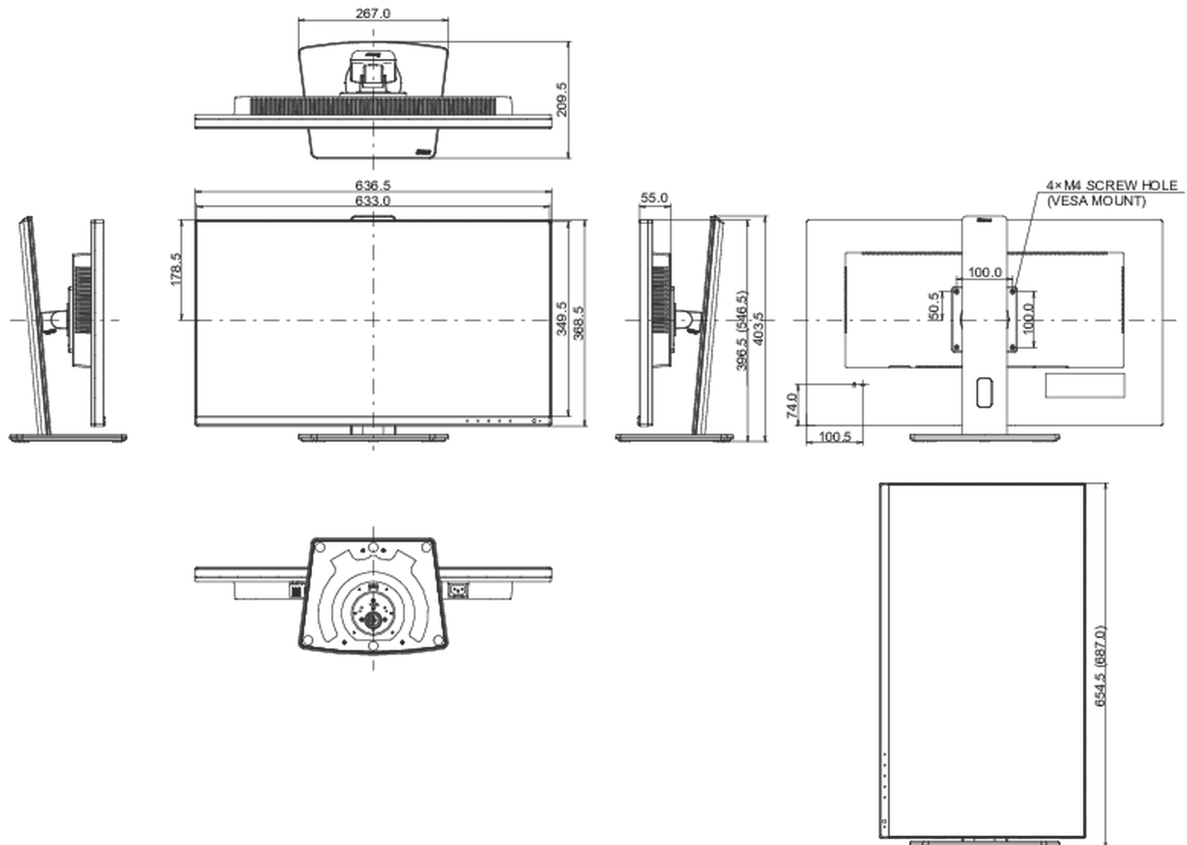

## 04 MECHANICAL

Display position adjustments	height, swivel, tilt, pivot (rotation both sides)
Height adjustment	150mm
Rotation (PIVOT function)	90°
Swivel stand	90°; 45° left; 45° right
Tilt angle	23° up; 5° down
VESA mounting	100 x 100mm
Cable management system	yes

## 08 DIMENSIONS / WEIGHT

Product dimensions W x H x D	636.5 x 396.5 (546.5) x 209.5mm
Box dimensions W x H x D	723 x 436 x 163mm
Weight (without box)	6.9kg
Weight (with box)	8.9kg
EAN code	4948570121519