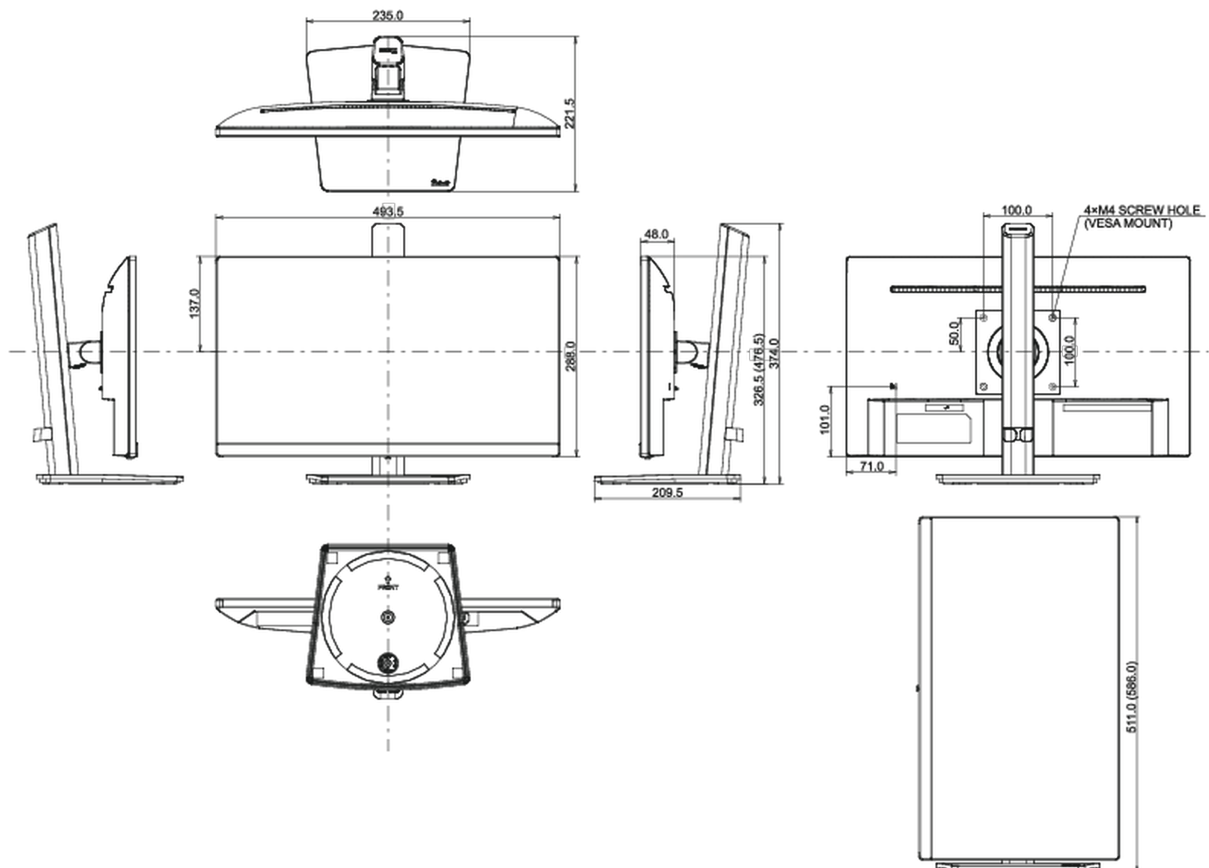

Cable management system

yes

05 ACCESSORIES INCLUDED

Cables

power, USB, HDMI

Other

quick start guide, safety guide

06 POWER MANAGEMENT

Power supply unit

internal

Power supply

AC 100 - 240V, 50/60Hz

Power usage

13W typical, 0.5W stand by, 0.3W off mode

07 SUSTAINABILITY

Regulations

CE, TÜV-Bauart, VCCI-B, PSE, RoHS support, ErP, WEEE, REACH, UKCA

Energy efficiency class (Regulation (EU) 2017/1369)

D

REACH SVHC

above 0.1%: Lead

08 DIMENSIONS / WEIGHT

Product dimensions W x H x D

493.5 x 326.5 (476.5) x 209.5mm

Box dimensions W x H x D

615 x 125 x 400mm

Weight (without box)

4.2kg

Weight (with box)

5.0kg

EAN code

4948570121946