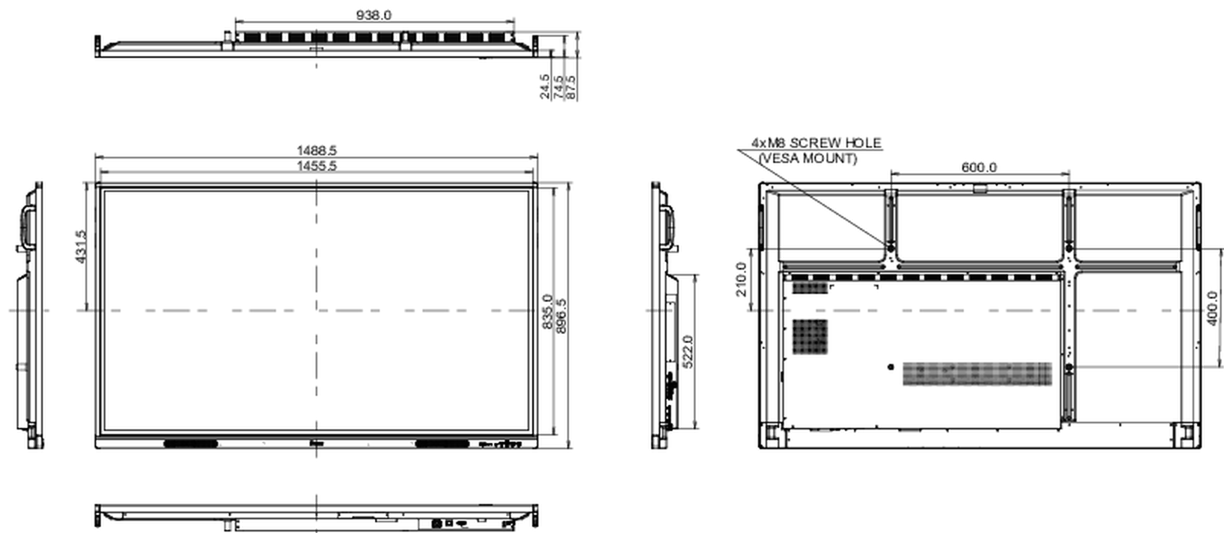

10 DIMENSIONS / WEIGHT

Product dimensions W x H x D	1488 x 897 x 87mm
Box dimensions W x H x D	1628 x 1005 x 208mm
Weight (without box)	35kg
Weight (with box)	44.7kg
EAN code	4948570121830

All trademarks and registered trademarks acknowledged. E & O E. Specification subject to change without notice. All LCD's comply with ISO-9241-307:2008 in connection with pixel defects.