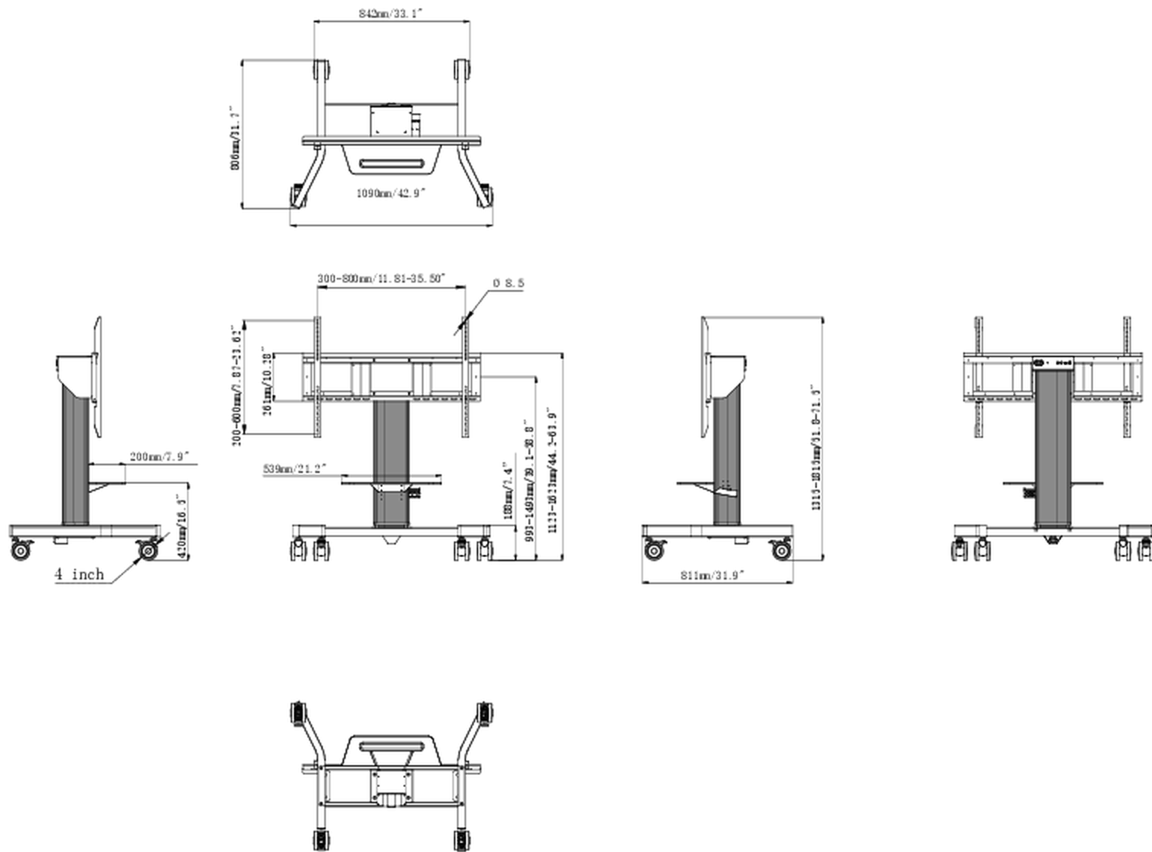

Single column electric floor lift on wheels with easy mount brackets and laptop shelf

An anti-collision, motorized trolley for touch screens up to VESA 800x600mm. This product is unique because of its screen size and easy mount with "pull & release" brackets. This mobile stand with electrical height adjustment provides and silent height adjustment.

The 4-inch muting castor omni directional wheels make it easy and save to move the car around. The integrated screen bracket containing most VESA patterns, making it suitable for almost every display. Max supported display size is 86", max weight is 100kg.

01 TECHNIKAI PARAMÉTEREK

Képernyők száma	1
Képernyő mérete	43" - 65"
Magasság beállítása	500mm, Centre of the screen is 991 - 1491mm
Maximális teherbírás	100kg / monitor
VESA minimum	300 x 200mm
VESA maximum	800 x 600mm
Extra	Laptop shelf, "pull & release" mounting brackets, 4-inch muting castor omni directional wheels

02 MÉRETEK / SÚLY

Termék méretei Sz x H x M 1090 x 1815 x 806mm

Doboz mértéi Sz x H x M 1100 x 270 x 620mm

Súly (doboz nélkül) 41.8kg

Súly (dobozsal) 45.7kg

EAN kód 4948570033102

All trademarks and registered trademarks acknowledged. E & O E. Specification subject to change without notice. All LCD's comply with ISO-9241-307:2008 in connection with pixel defects.