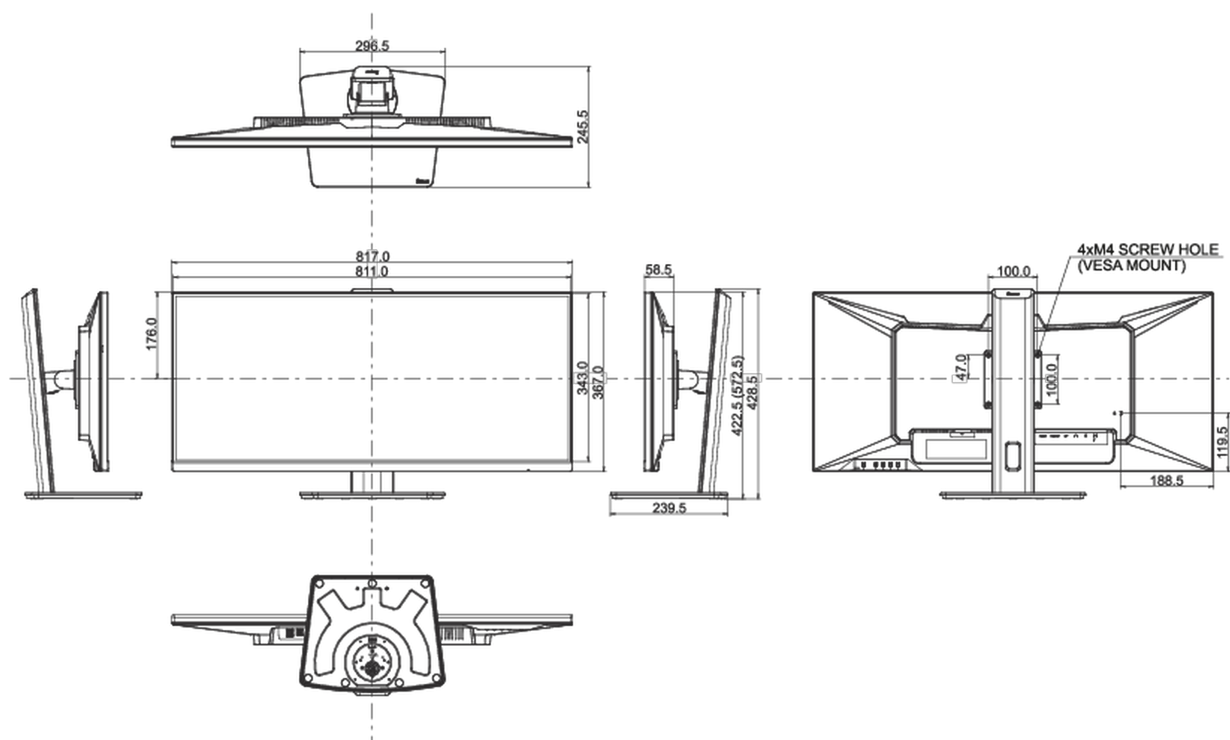

## 08 DIMENZIJE / TEŽINA

Dimenzije proizvoda Š x V x D 817 x 422.5 (572.5) x 245.5mm

Dimenzije kutije Š x V x D 900 x 188 x 456mm

Težina (bez kutije) 9.4kg

Težina (sa kutijom) 12.4kg

EAN kod 4948570121359

*All trademarks and registered trademarks acknowledged. E & O E. Specification subject to change without notice. All LCD's comply with ISO-9241-307:2008 in connection with pixel defects.*