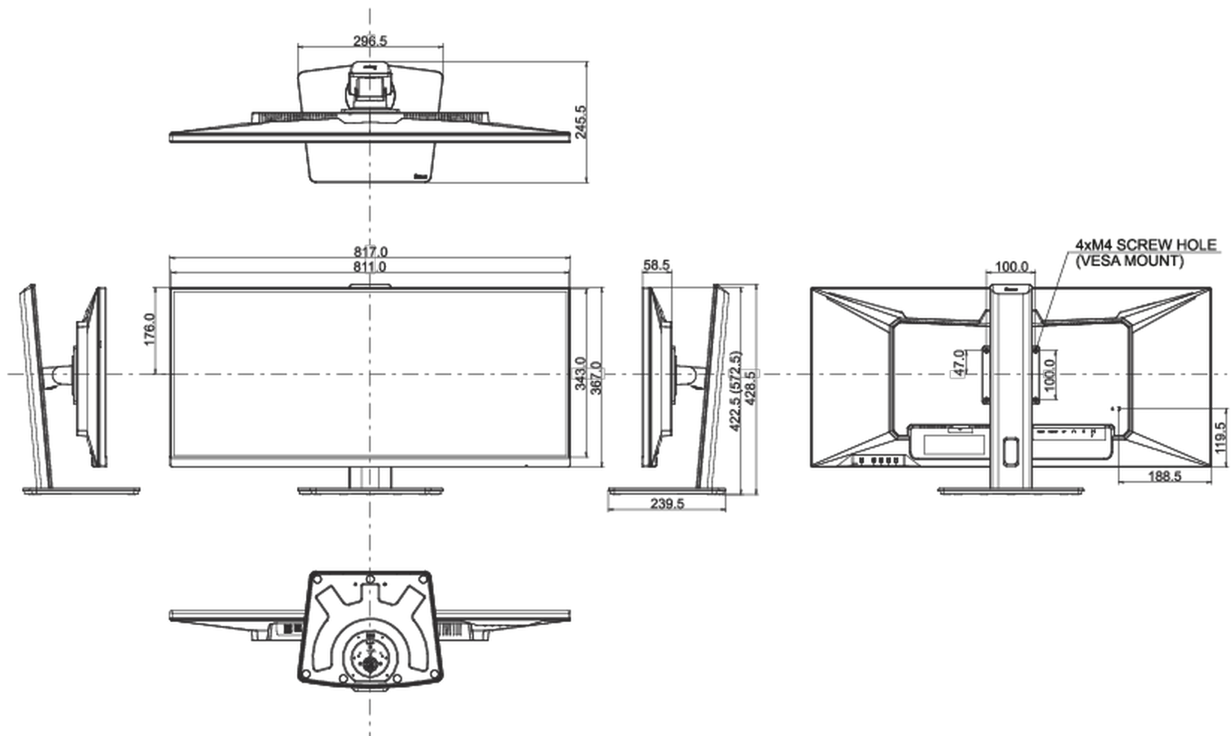

## 04 MECHANICAL

Display position adjustments	height, swivel, tilt
Height adjustment	150mm
Swivel stand	90°; 45° left; 45° right
Tilt angle	23° up; 5° down
VESA mounting	100 x 100mm
Cable management system	yes

## 08 DIMENSIONS / WEIGHT

Product dimensions W x H x D	817 x 422.5 (572.5) x 245.5mm
Box dimensions W x H x D	900 x 188 x 456mm
Weight (without box)	9.4kg
Weight (with box)	12.4kg
EAN code	4948570121359