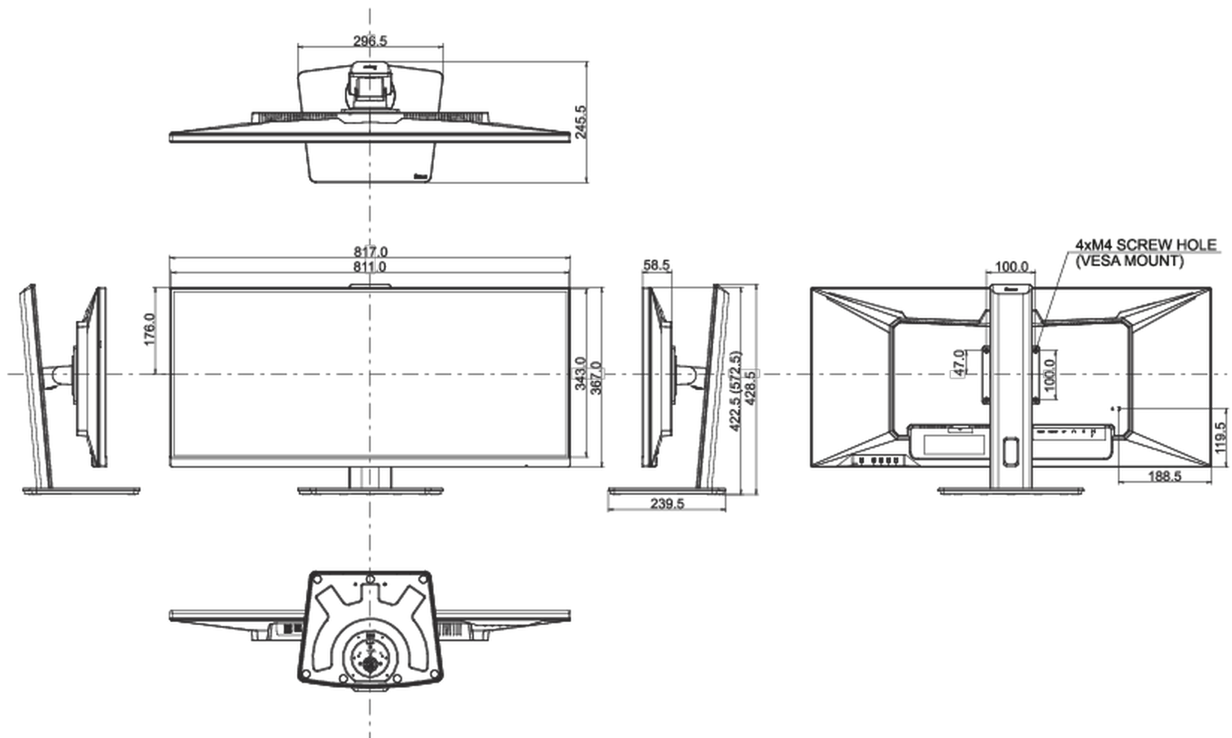

04 MECHANICAL

Display position adjustments	height, swivel, tilt
Height adjustment	150mm
Swivel stand	90°; 45° left; 45° right
Tilt angle	23° up; 5° down
VESA mounting	100 x 100mm
Cable management system	yes

Product dimensions W x H x D	817 x 422.5 (572.5) x 245.5mm
Box dimensions W x H x D	900 x 188 x 456mm
Weight (without box)	9.4kg
Weight (with box)	12.4kg
EAN code	4948570121359

All trademarks and registered trademarks acknowledged. E & O E. Specification subject to change without notice. All LCD's comply with ISO-9241-307:2008 in connection with pixel defects.