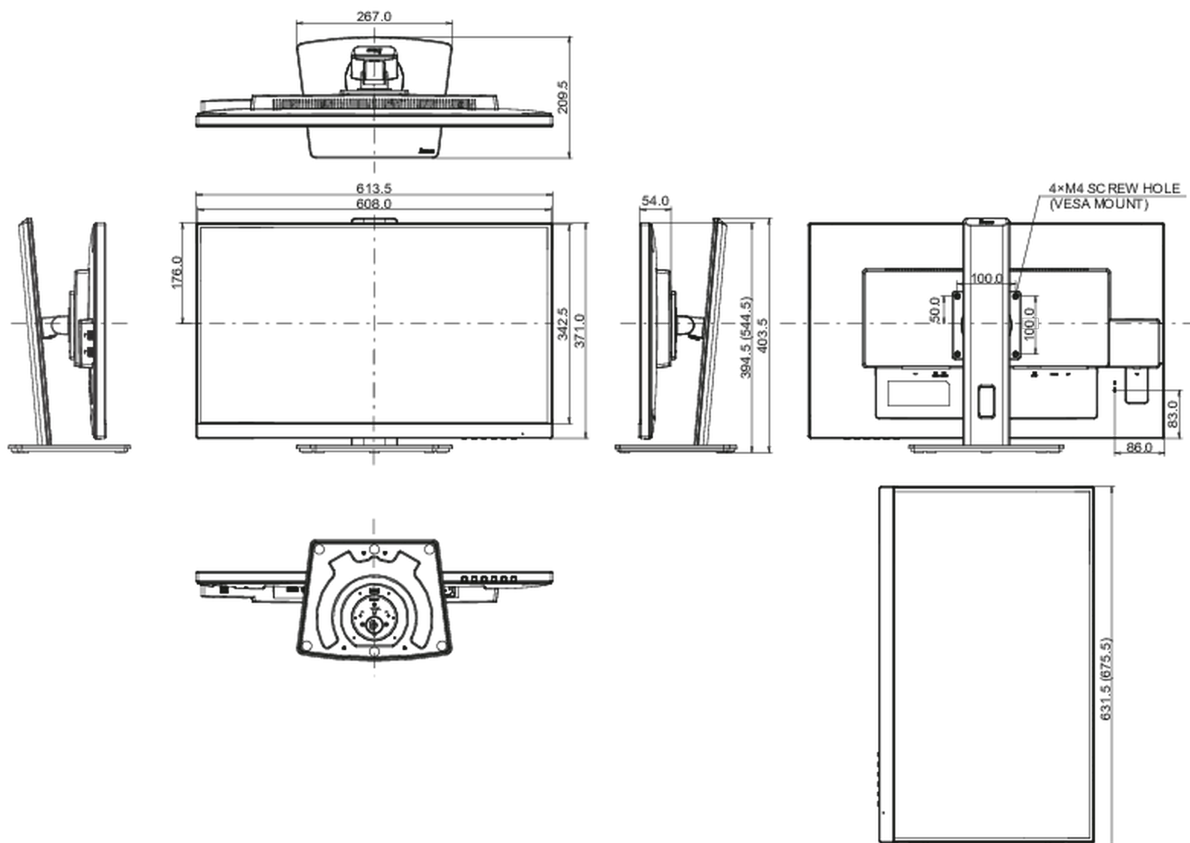

## 08 DIMENSIONS / WEIGHT

Product dimensions W x H x D

613.5 x 394 (544.5) x 209.5mm

Box dimensions W x H x D

693 x 446 x 170mm

Weight (without box)

6.8kg

Weight (with box)

8.4kg

EAN code

4948570121670

*All trademarks and registered trademarks acknowledged. E & O E. Specification subject to change without notice. All LCD's comply with ISO-9241-307:2008 in connection with pixel defects.*