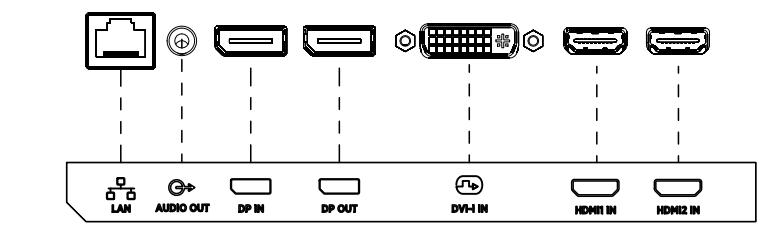

# LH3254HS-B1AG

IR&LED

key button

IO BOTTOM