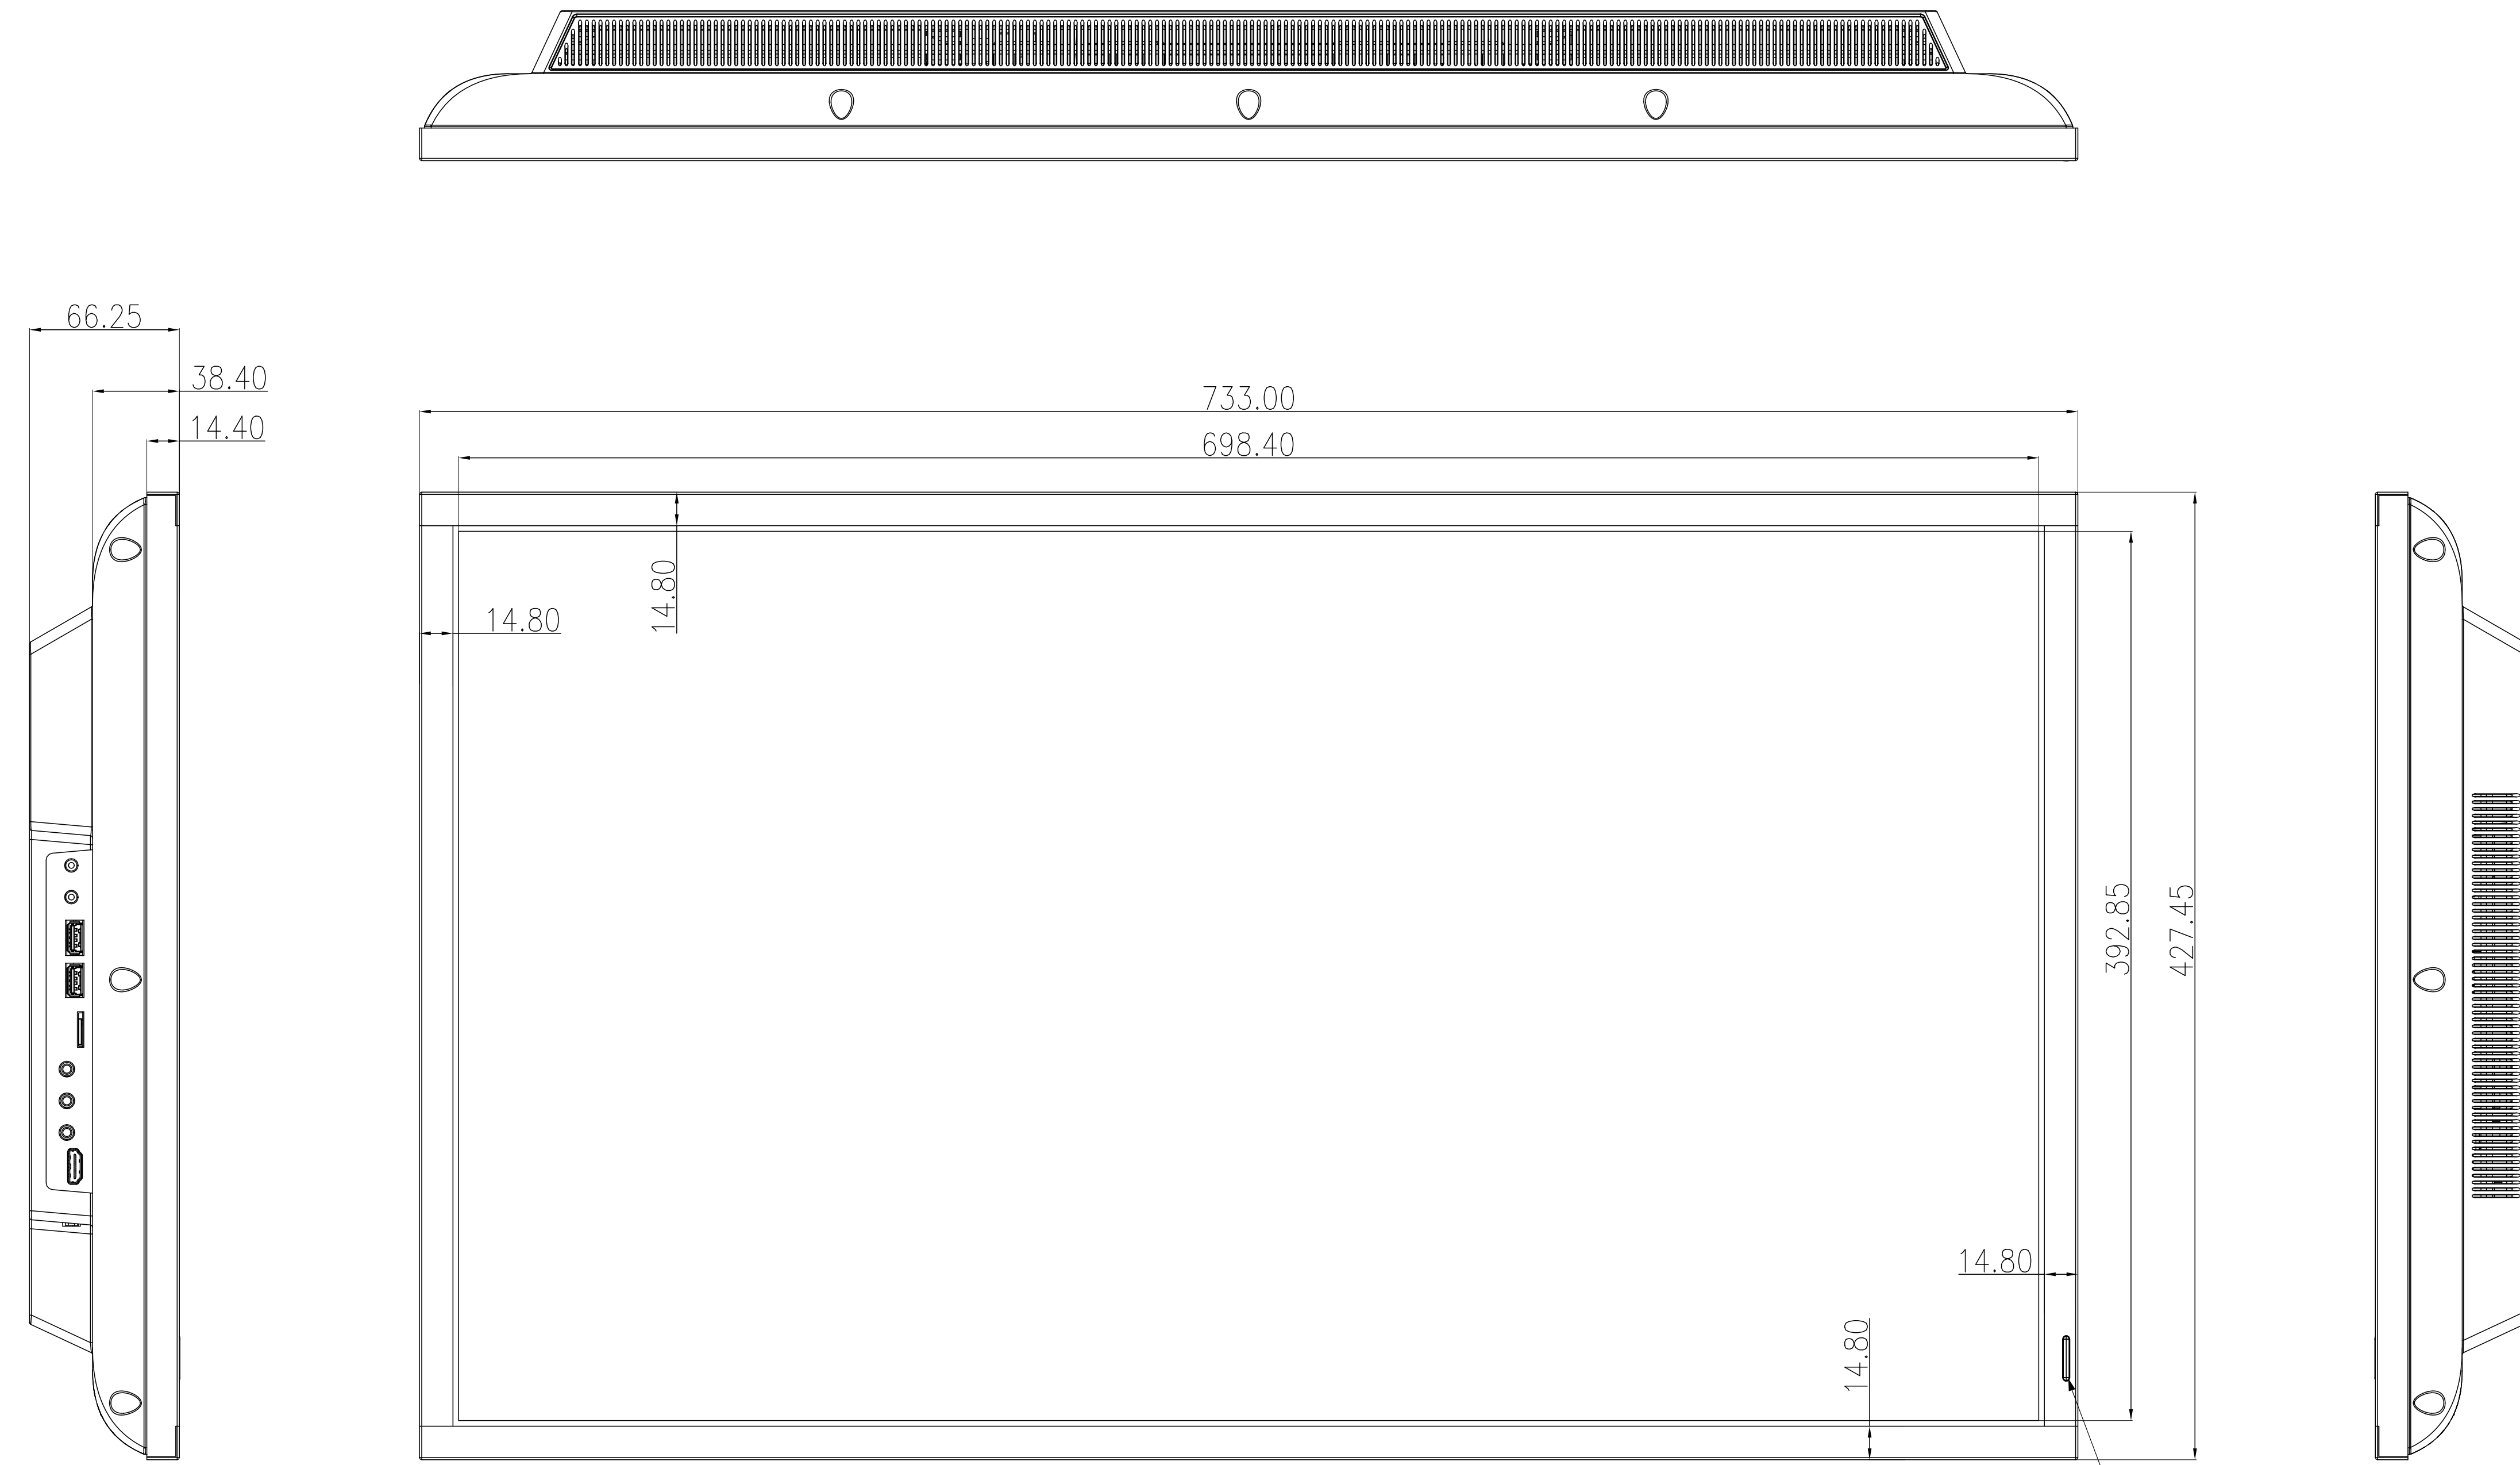

# LH3254HS-B1AG

IR&LED

key button

IO BOTTOM