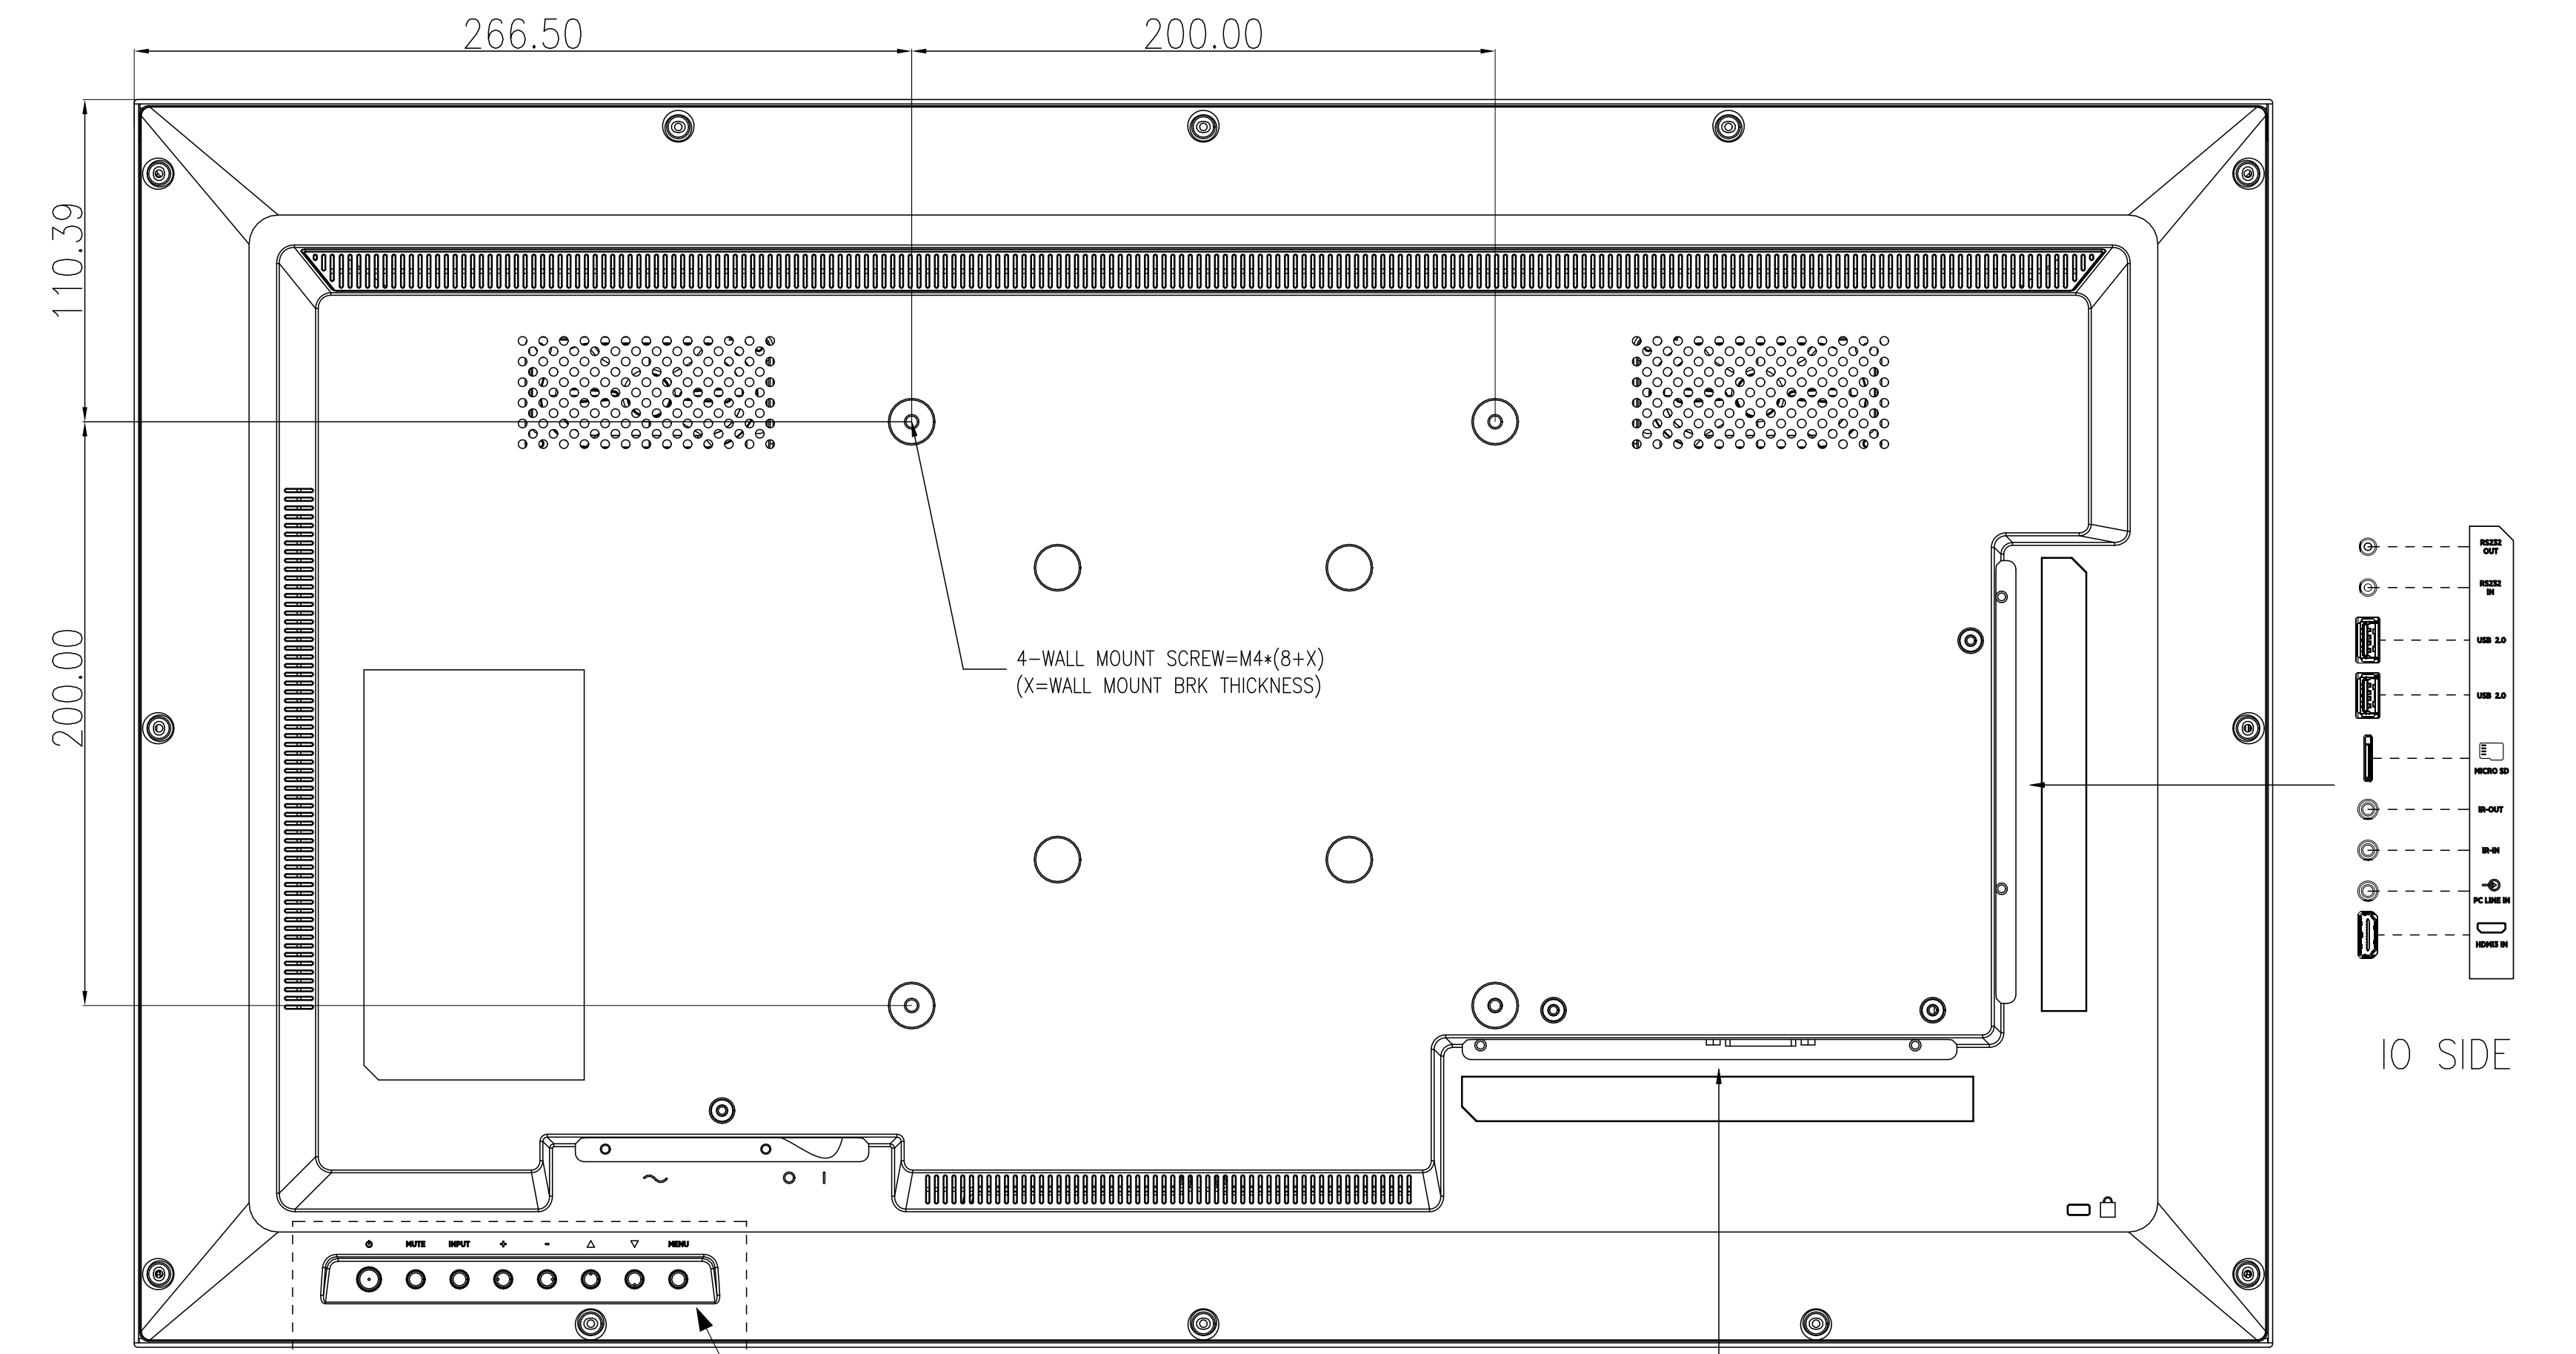

# LH3254HS-B1AG

IR&LED

key button

IO BOTTOM