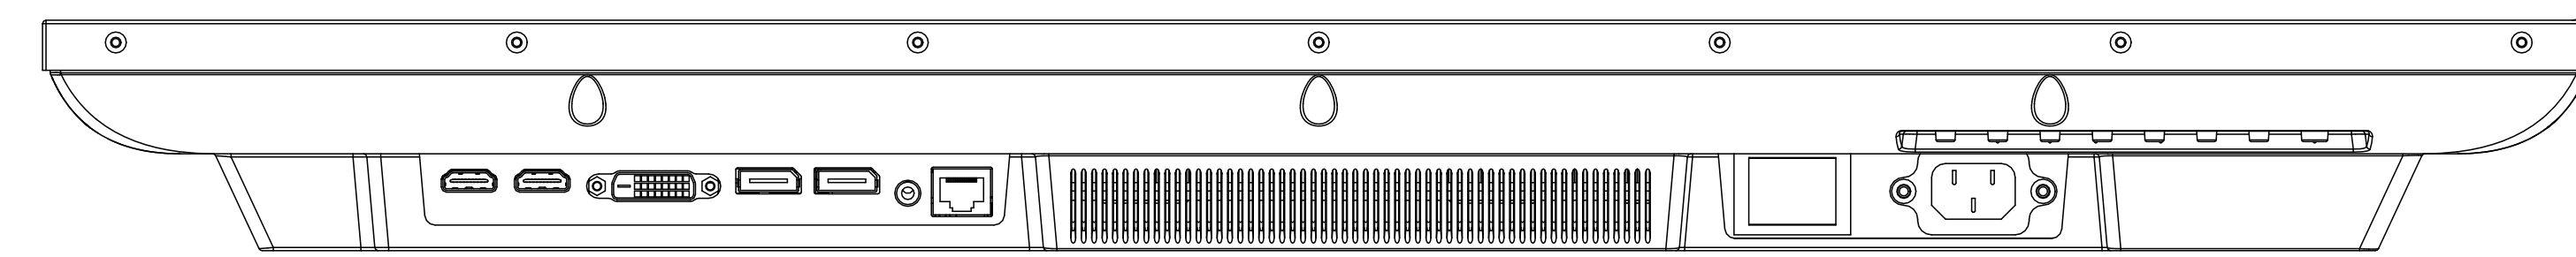

# LH3254HS-B1AG

IR&LED

key button

IO BOTTOM